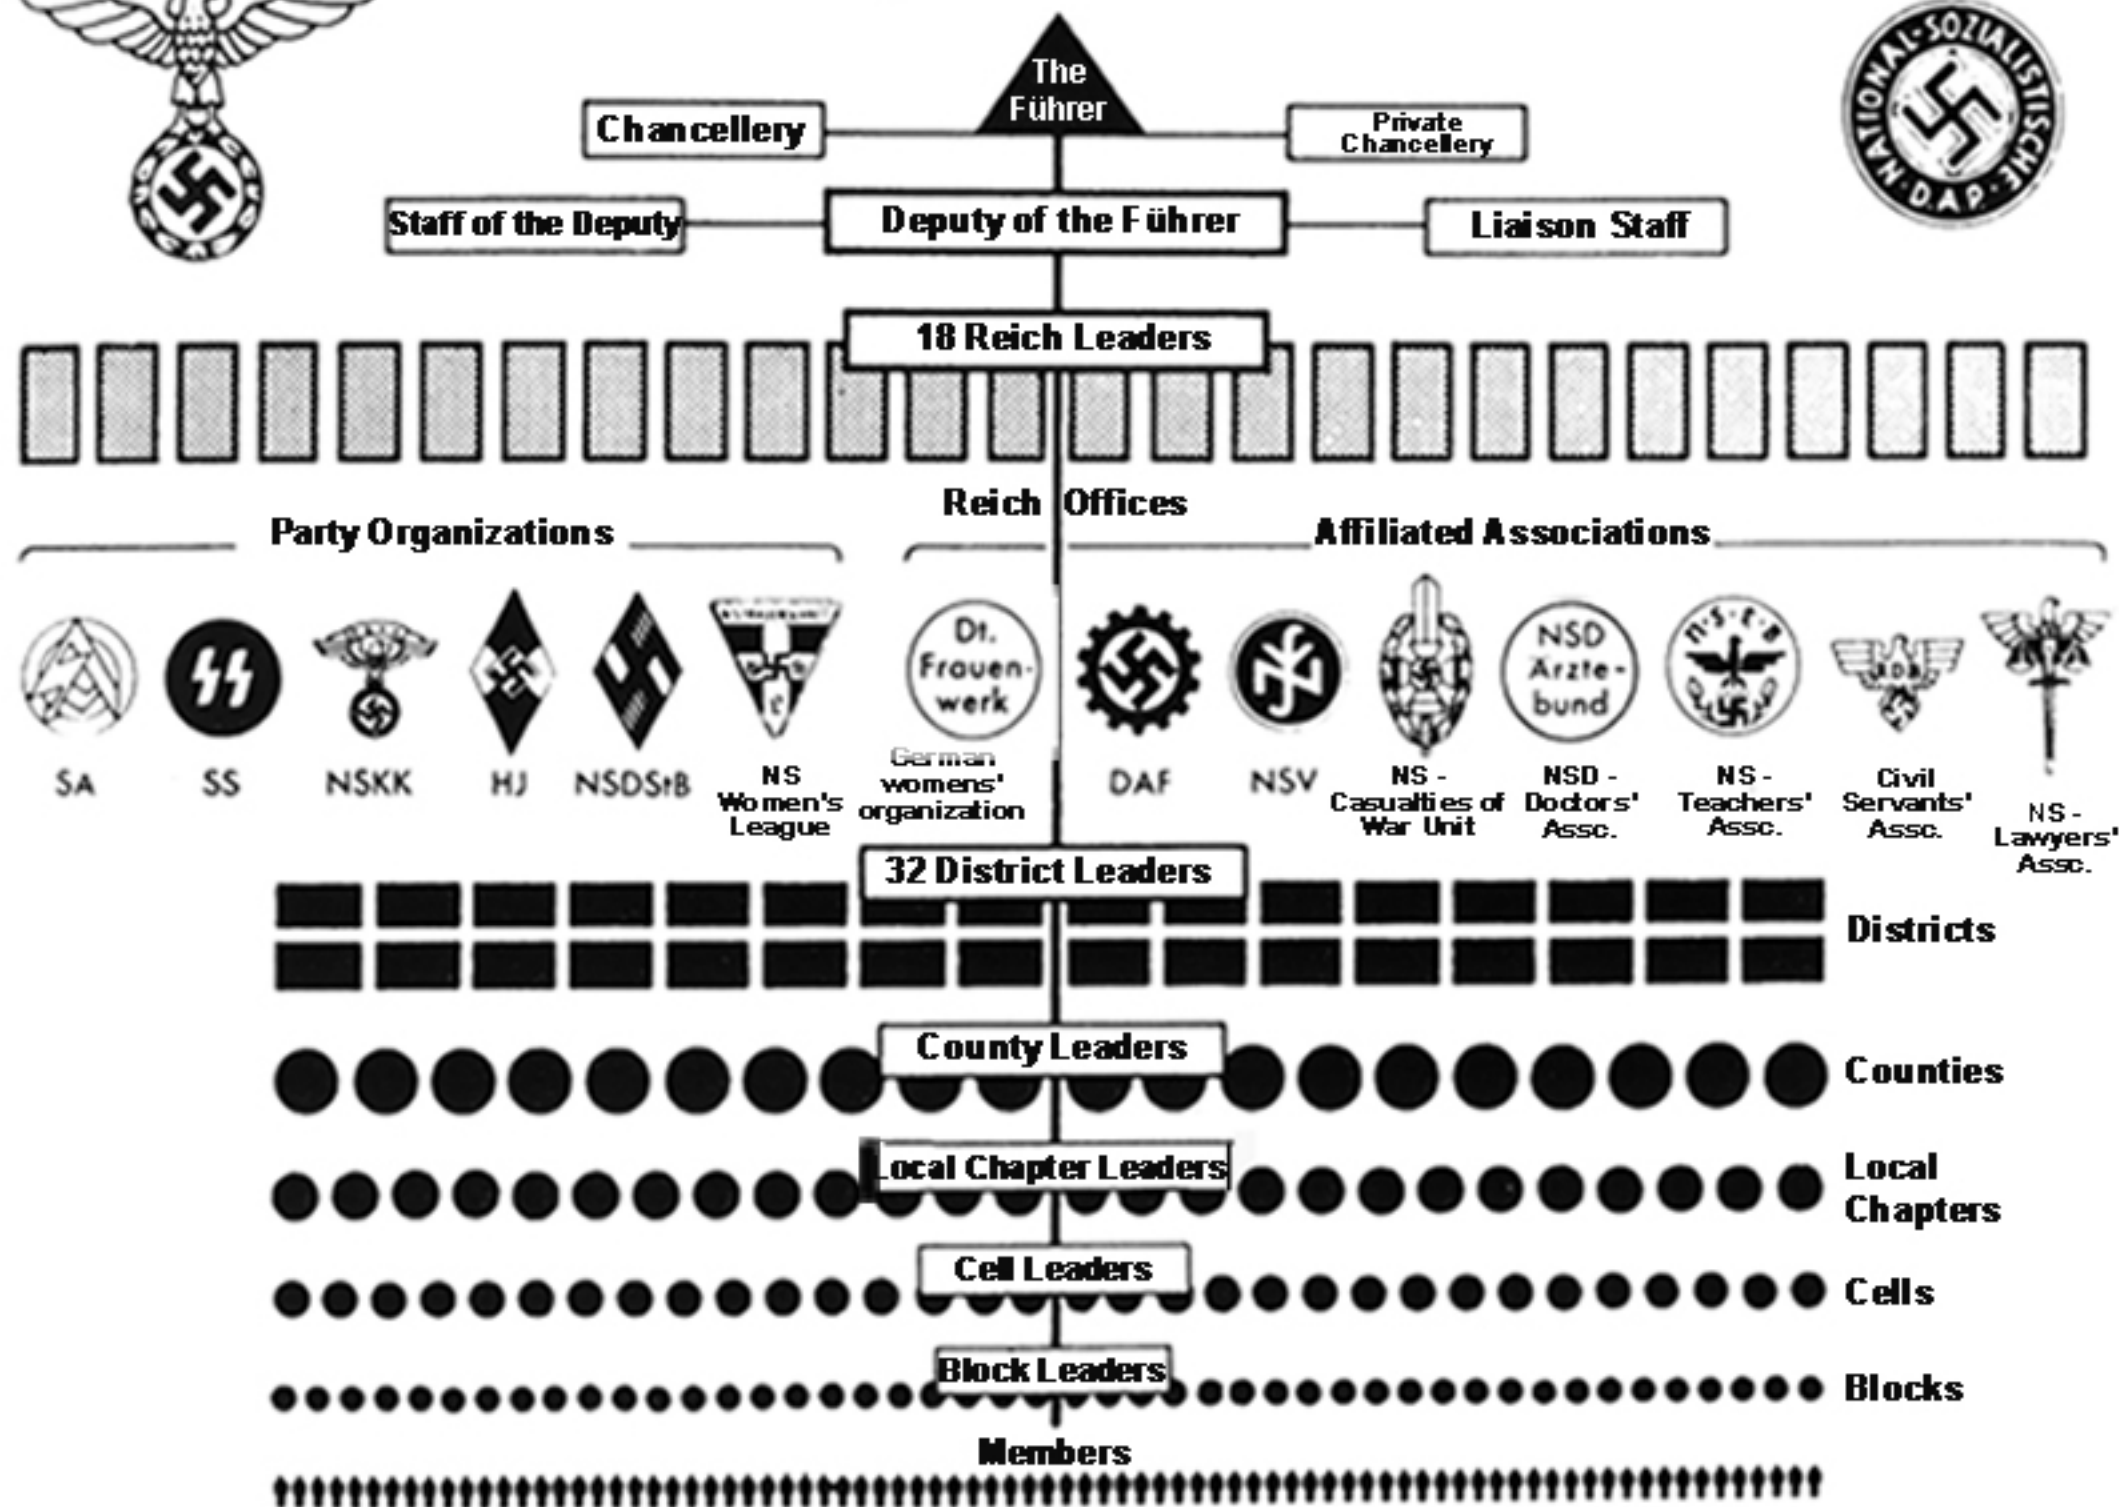

The Organization of the NSDAP

SA = Storm Detachment
 SS = Security Police
 NSKK = National Socialist Motor Corps
 HJ = Hitler Youth

NSDStB = Union of German National Socialist Students
 DAF = German Labor Front
 NSV = People's Welfare Organization